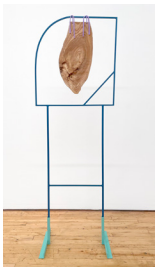

ALLISON WADE
Cosmic Fishing
November 14 - December 30, 2021

Devening Projects

Allison Wade
Untitled (Cosmic Fishing #1)
2021
powder coated steel, steel,
paint, magnets, ball chain,
wood
72 x 28 x 8 inches
4000

Allison Wade
Untitled
2021
Steel, paint, wood, hand-dyed fabric
32 x 11-1/2 x 20 inches
2000

Allison Wade
Untitled (Cosmic Fishing #2)
2021
powder coated steel, fabric,
steel, paint, magnets, ball
chain, wood
74 x 12 x 4 inches
3500

Allison Wade
Untitled
2021
Steel, paint
25 x 17 X 10 inches
1400

Allison Wade
Untitled (Cosmic Fishing #3)
2021
powder coated steel, paint, wood,
hand-dyed fabric
67 x 23 x 14 inches
3500

Allison Wade
Untitled
2021
steel, hand-dyed fabric, clay, paint
25 x 2 x 8-1/4 inches
1400