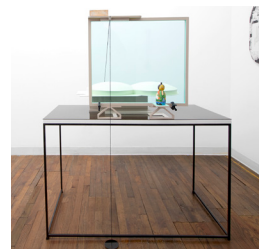

Steve Reber
Take your body with you
2022
wood, Plexiglas, plaster,
string, paint, found object
60 x 50 x 36 inches