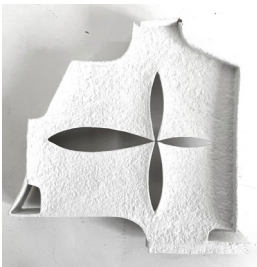

Steve Reber
Bloom, 2022
wood, paper board,
aqua resin, oil paint
8 x 8 x 2 inches