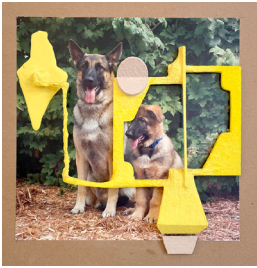

STEVE REBER
Operate on Low
May 14 - June 26, 2022

Devening Projects

Steve Reber
August, 2020
wood, aqua resin, Flashe
15 x 14 x 2 inches
1000