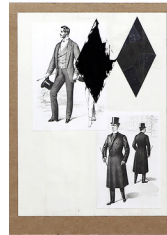

STEVE REBER
Operate on Low
May 14 - June 25, 2022

Devening Projects

Steve Reber
Three, 2022
paper, cardboard, clear tape
14 x 10 inches

Steve Reber
Basement.2021
wood, Lisa Frank coloring
book pages, aqua resin
paint, pencil
26 x 16 inches

Steve Reber
Open out and push-up, 2022
wood, plaster, Proquinal
vinyl fabric - 65d, paint
14 x 88 x 31 inches

Steve Reber
Leading man, 2021
paper, pencil, clear tape
12 ½ x 9 ¼ inches

Steve Reber
Cleave, 2022
wood, aqua resin, paint,
wire, found object
75 x 40 x 18 inches