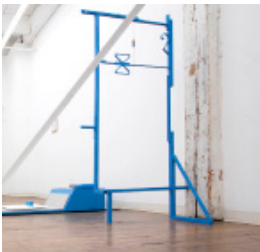

STEVE REBER
Operate on Low
May 14 - June 25, 2022

Devening Projects

Steve Reber
Three, 2022
paper, cardboard, clear tape
14 x 10 inches

Steve Reber
Basement.2021
wood, Lisa Frank coloring
book pages, aqua resin
paint, pencil
26 x 16 inches

Steve Reber
Open out and push-up, 2022
wood, plaster, Proquinal
vinyl fabric - 65d, paint
14 x 88 x 31 inches

Steve Reber
Leading man, 2021
paper, pencil, clear tape
12 ½ x 9 ¼ inches

Steve Reber
Cleave, 2022
wood, aqua resin, paint,
wire, found object
75 x 40 x 18 inches

Steve Reber
Argyle, 2021
paper, paint, clear tape
12 ½ x 9 ¼ inches

Steve Reber
Behind and below, 2021
wood, plaster, paint, scale
model flooring
22 x 13 x 12 inches

Steve Reber
Take your body with you
2022
wood, Plexiglas, plaster,
string, paint, found object
60 x 50 x 36 inches